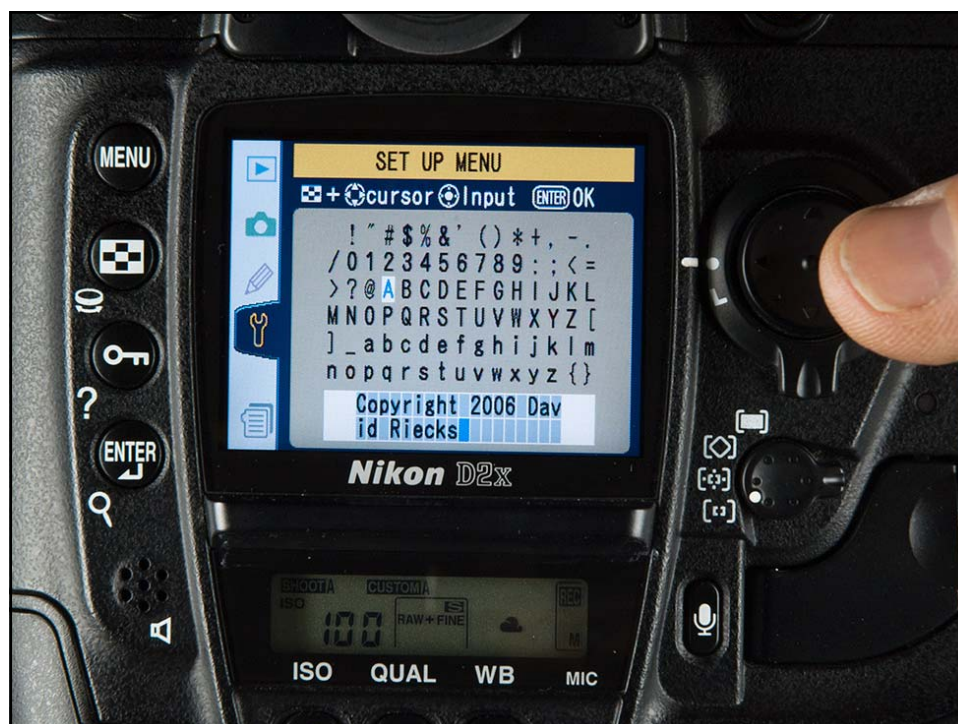

www.controlledvocabulary.com
twitter: @davidriecks

FUTURE METADATA

- **What Can you do right now?**
 - Embed Image Comments (Copyright)
 - Embed “where” the photo was taken with GPS

www.controlledvocabulary.com
twitter: @davidriecks