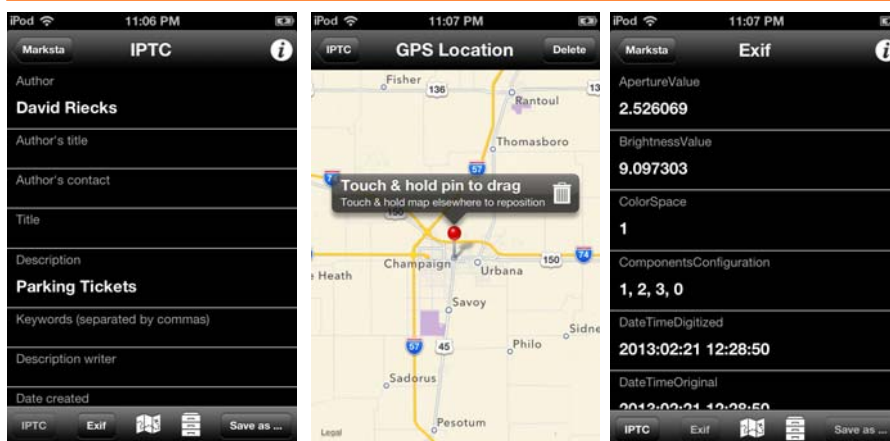

FUTURE METADATA: WHAT'S POSSIBLE NOW?

- **How to “mark” or “add” info to images?**
  - From laptop:
    - Use Live Ingest on Photo Mechanic /Lightroom
  - From tablet or “smart” device:
    - On iOS use Marksta App.

www.controlledvocabulary.com
twitter: @davidriecks

FUTURE METADATA

www.controlledvocabulary.com
twitter: @davidriecks