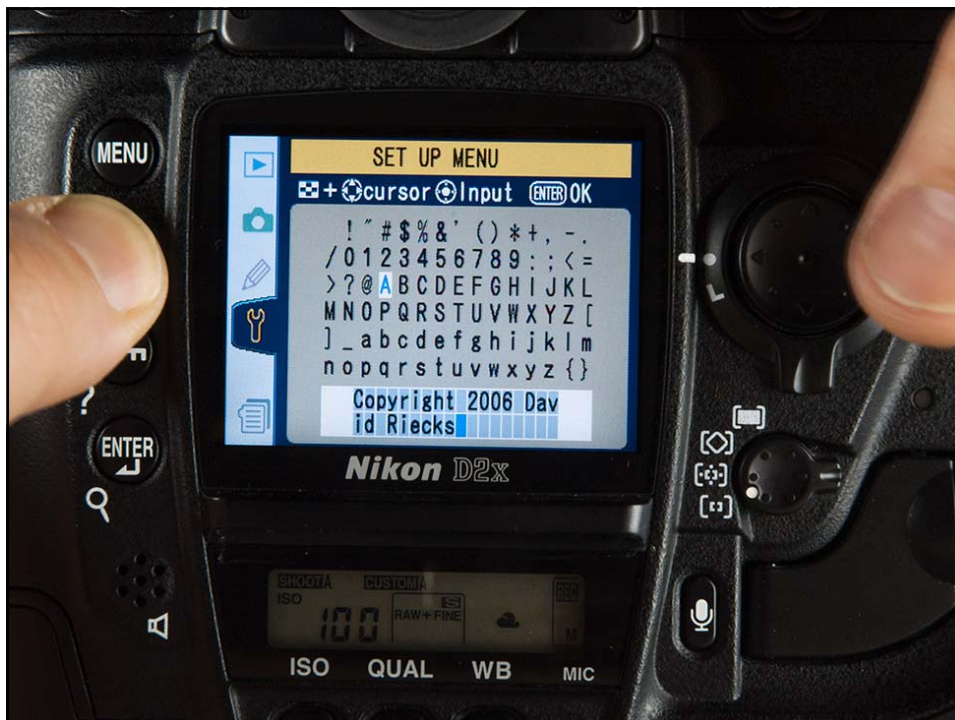

FUTURE METADATA

- **What's Still Needed?**
  - Easy Means to add Metadata

www.controlledvocabulary.com
twitter: @davidriecks