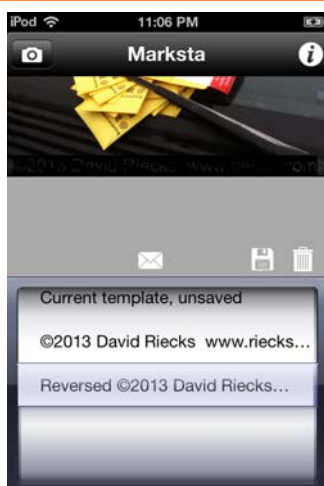

FUTURE METADATA

www.controlledvocabulary.com
twitter: @davidriecks